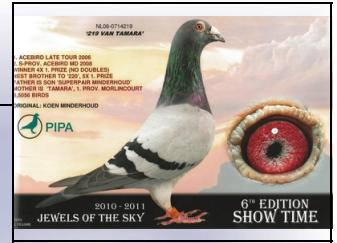

# WILLIAM BURKE LOFT

Breeder of Champions

Enter your Address here

Tel: 0407474806

URL: <http://www.comproware.com> \* eMail: [support@comproware.com](mailto:support@comproware.com)

BAND/RING: **PRF 2016 13596**

STRAIN: Gaby Vandenabeele

COLOR: BLUE BAR

NAME/ALIAS:

SEX: Cock

D.O.B: 29/01/2016

EYE INFO: (0)

DOUBLE INBRED FROM VAN TAMARA AND BLIKSEM GIRL FROM A BROTHER / SISTER PAIRING

## SIRE

**PRF 2012 2143**

Alias ""TAMARA LAD""  
Strain: Gaby Vandenabeele  
Color: BLUE BAR

**NL 2006 0714219**

Alias ""VAN TAMARA""  
Strain: Gaby Vandenabeele  
Color: BLUE BAR  
1ST ASDUIF NATOIR 2006, 2ND ASDUIF MIDFOND PROVINCIAL 2008, OUTSTANDING RACE COCK. 1ST POMMEROUL 152b, 4th BECKINGEN 4852b, 5th